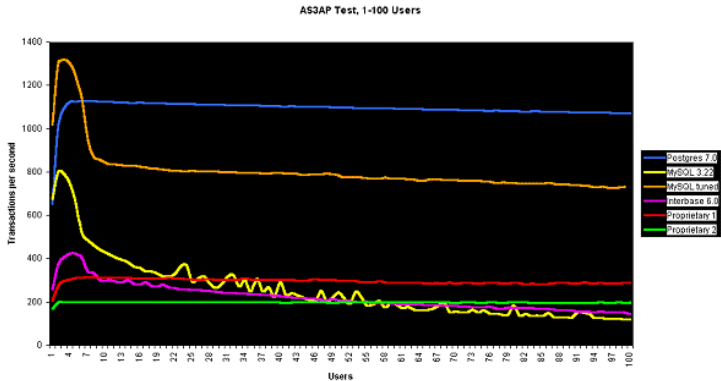

Performance - AS3AP